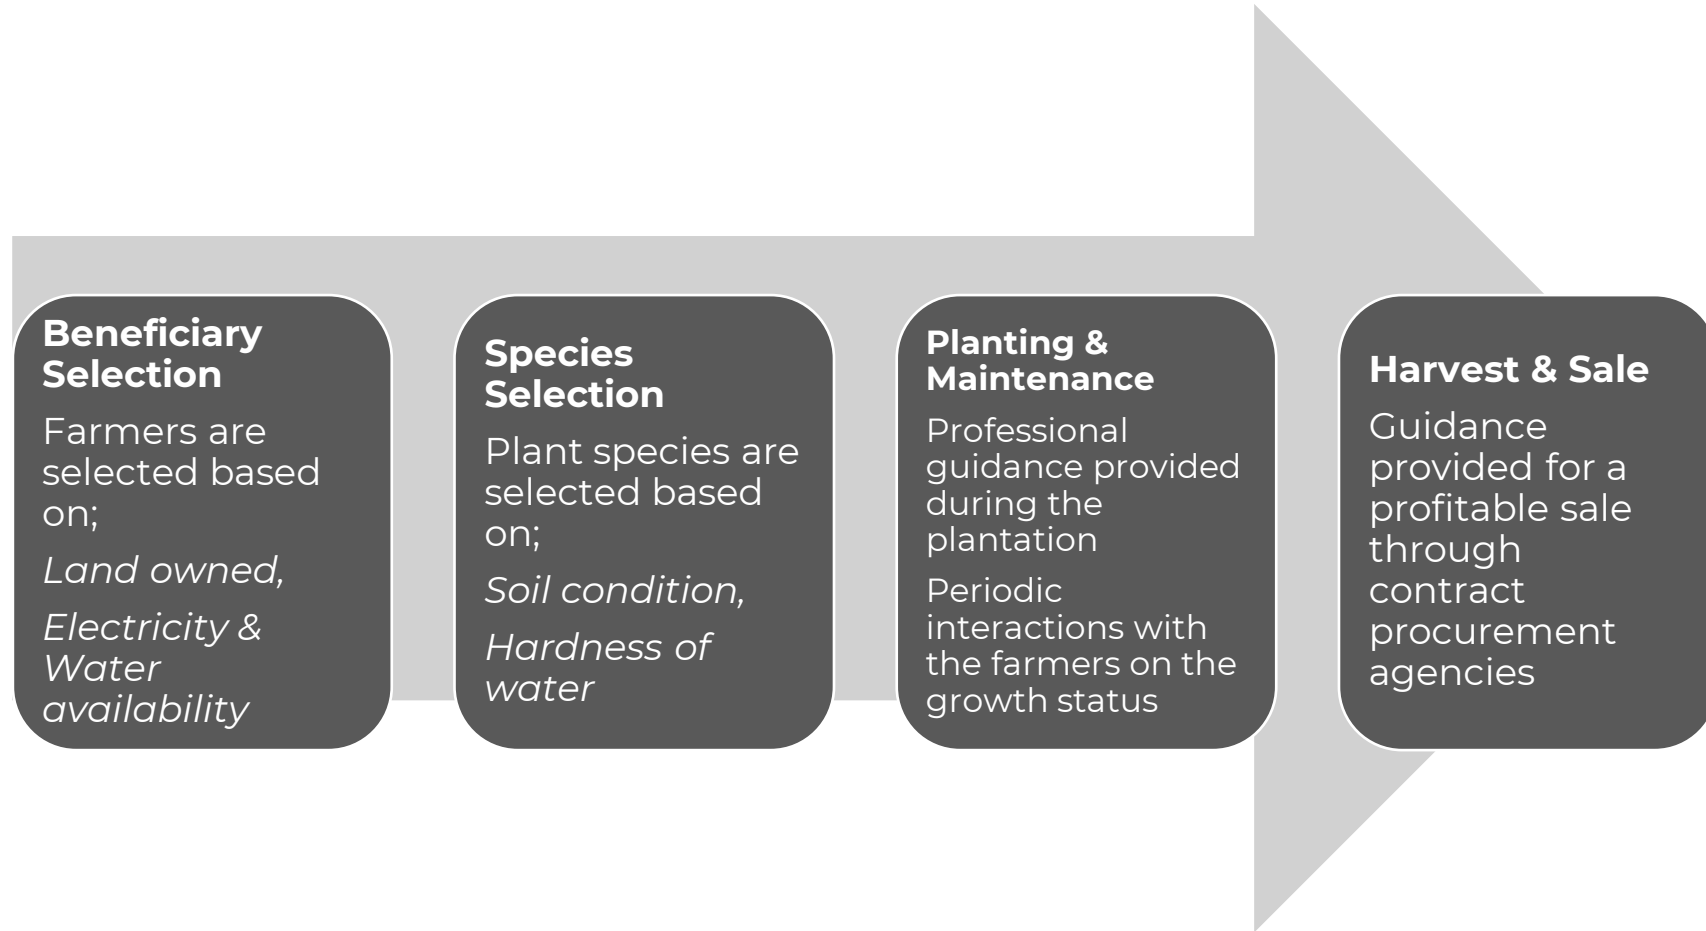

UNIFI CAPITAL

Sankalp Taru

www.unificap.com

August 2022

Summary

Kadiri Area,
Anantapur District,
Andhra Pradesh

#102 acres
Area under plantation

#51
Farmer Beneficiaries Impacted

#12,500
Saplings planted since Dec'18

#6
Species under cultivation
[Sweet lime, Guava, Pomegranate,
Papaya & Mango intercropped with
ladies' finger (ochro) & brinjal
(eggplant)]

90%
Survival rate

Process Chart

Geo-Tagging – Control Mechanism

- Geo-tagging process is robust and prevents duplicate entries at the source of data entry itself
- Location stamps & Image duplication algorithms are built-in to the application used by Field coordinators
- The application prevents duplicate image/location uploads.
- During replantation (owing to crop damages), the entries to be pushed at the back-end by the system administrator with a robust approval hierarchy